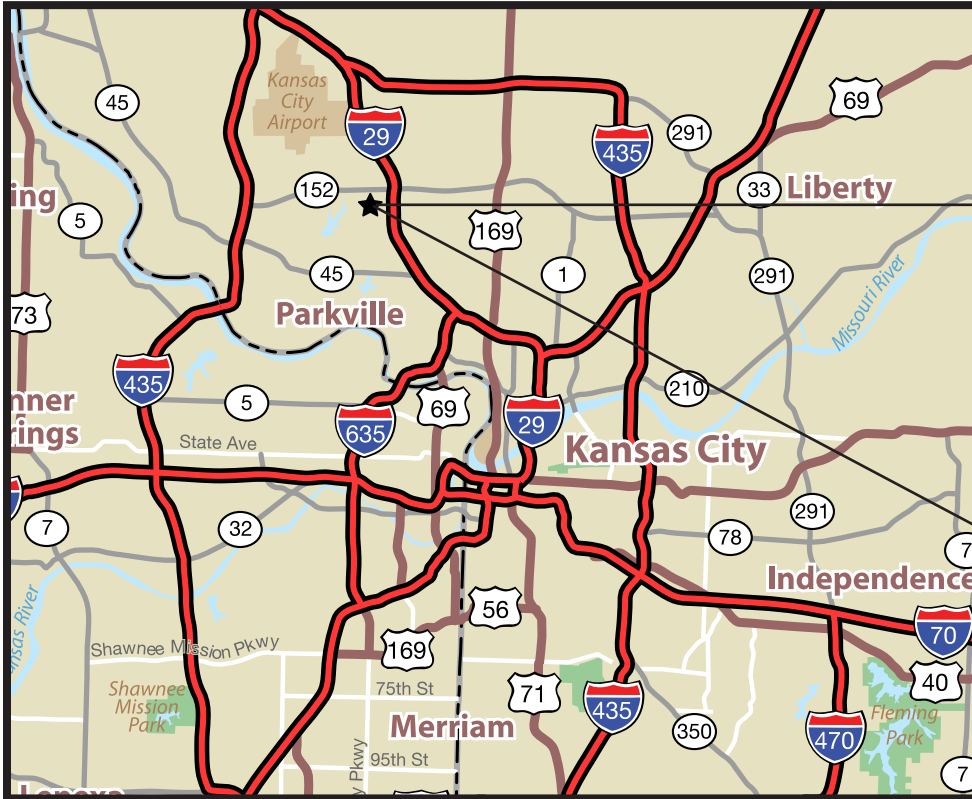

Directions to UPN Headquarters

7200 NW 86th Street, Ste. M, Kansas City, MO 64153

MAP

DETAIL

From the Kansas City International Airport:

- Start out going southwest on MO-D/Loop Cookingham Drive toward International Circle
- MO-D/Loop Cookingham Drive becomes International Circle
- Stay straight to go onto Loop Cookingham Drive/MO-D
- Merge onto I-29 S/US-71 S toward Kansas City
- Take the MO-9/NW Barry Rd exit, EXIT 8, toward Parkville
- Merge onto NW Barry Rd/MO-9
- Take the 1st right onto NW Prairie View Rd
- Take the 1st left on NW 86th Street
- The destination will be on your right