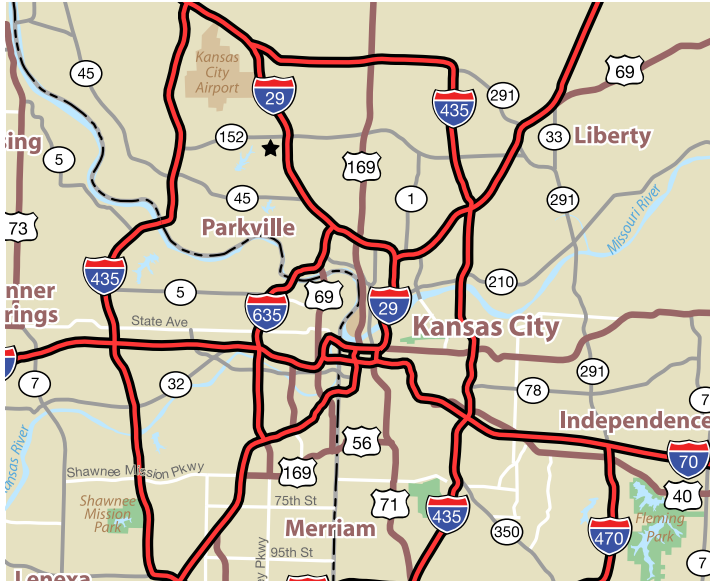

Directions to UPN Headquarters

7200 NW 86th Street, Ste. M, Kansas City, MO 64153

We are above retail stores in the Zona Rosa mixed use complex. Please note, entrance is on the backside of the shops, near the back surface parking lot.

MAP

DETAIL

From the Kansas City International Airport

Start out going southwest on MO-D/Loop Cookingham Drive toward International Circle
 MO-D/Loop Cookingham Drive becomes International Circle
 Stay straight to go onto Loop Cookingham Drive/MO-D
 Merge onto I-29 S/US-71 S toward Kansas City
 Take the MO-9/NW Barry Rd exit, EXIT 8, toward Parkville
 Merge onto NW Barry Rd/MO-9
 Take the 1st right onto NW Prairie View Rd
 Take the 1st left on NW 86th Street
 The destination will be on your right, we are located on the second floor directly above retail shops
 Be on the lookout for the UPN sign near our entrance

From Downtown Kansas City

Turn onto US-169 N/Broadway Blvd N. Continue to follow US-169 N
 Merge onto I-29 N/US-71 N via the exit on the left toward KCI Airport/St Joseph
 Take the NW Barry Rd exit, EXIT 8
 Turn left onto MO-9/NW Barry Rd
 Take the 1st right onto NW Prairie View Rd
 Take the 1st left on NW 86th Street
 The destination will be on your right, we are located on the second floor directly above retail shops
 Be on the lookout for the UPN sign near our entrance